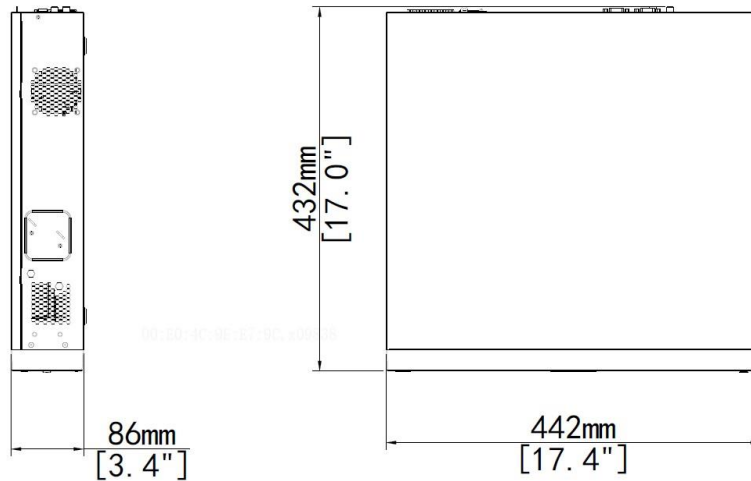

|                                  |  |
|----------------------------------|--|
| Working Humidity                 | ≤ 90% RH (non-condensing)                          |
| Power Consumption (without HD D) | ≤ 50W  |
| Dimensions                       | Description  |
| Weight (without HDD)             | ≤ 5.5Kg (12.1lb)                                   |
| Height                           | 2U   |
| Dimensions                       | 442mm × 432mm × 86mm (17.4" × 17.0" × 3.4")        |
| Certification                    | Description  |
| Certification                    | CE, FCC, UL, RoHS, WEEE                            |
| CE                               | EN 55032, EN 61000-3-3, EN IEC 61000-3-2, EN 55035 |
| FCC                              | Part15 Subpart B                                   |

## Dimensions